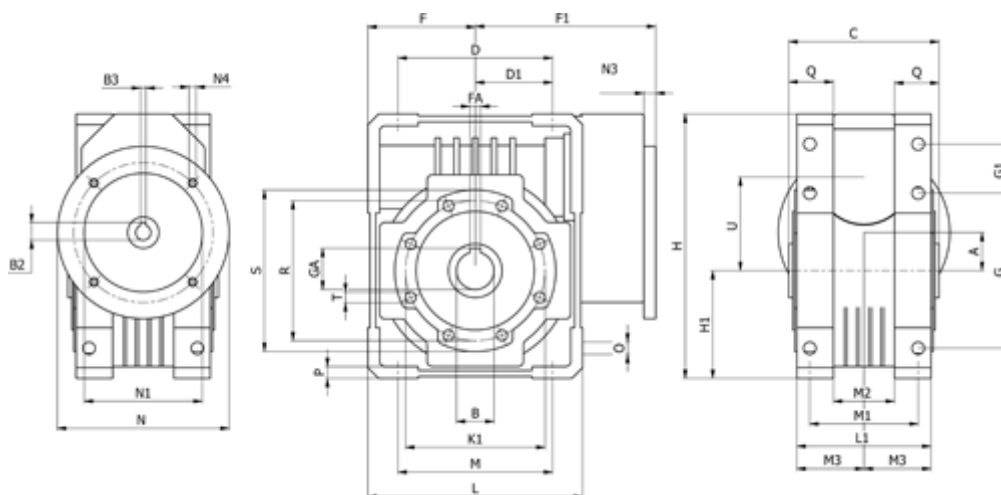

Data Sheet

Article number: 3921086015735
 Description: Worm gear
 WR 86-U-15-90B5, without lubrication

Measures

A = 86.90	F = 100	L = 200	N2 = 130	T = M10x18
B = 35	F1 = 180	L1 = 125	N3 = 12.0	U = 110
B1 E7 = 24	FA = 10	M = 144	N4 = M10x13	
B2 = 27.3	G = 144	M1 = 101	O = 11.5	
B3 H9 = 8	G1 = 45.5	M2 = 57	P = 11	
C = 140	GA = 38.3	M3 = 64.5	Q = 45	
D = 144.0	H = 245.5	N = 200	R = 130	
D1 = 72.0	H1 = 100.0	N1 = 165	S = 150	